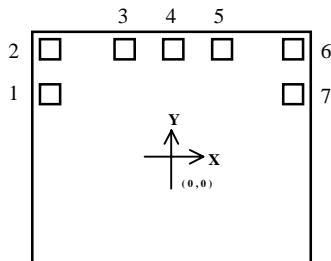

PAD ASSIGNMENT & POSITION

UNIT : um

No.	PAD	X	Y
1	Y	-442.7	197.3
2	X	-442.7	377.3
3	TEST	-161.3	377.3
4	VSS	18.7	377.3
5	OUT	198.7	377.3
6	VDD	422.7	377.3
7	TG	442.7	171.1

* IC CHIP ~ 1.3 x 1.2 mm², substrate to VSS.