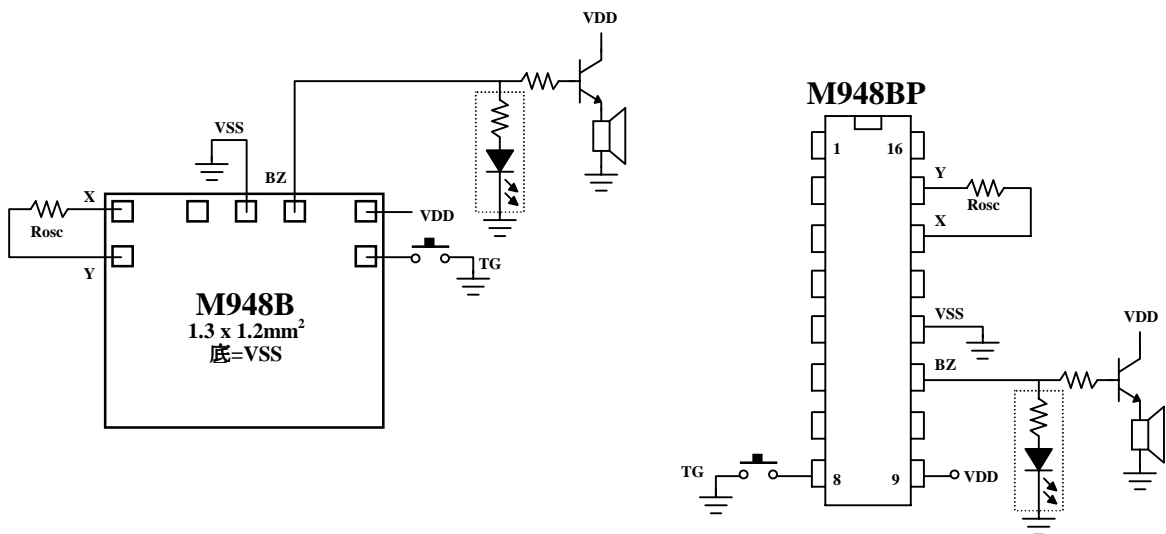

768 NOTES
1 KEY 24 TUNES

768 音符 24 首歌音樂

MELODY	
M948B	

FEATURES 功能敘述

- Up to 24 tunes.
- 1 sequence trigger key.
- Digital Envelope.

APPLICATION 產品應用

- Toys, Clock melody etc..

ELECTRICAL CHARACTERISTICS 電氣規格

(@ $V_{DD}=3V$ unless otherwise specified)

Characteristics	Sym.	Min.	Typ.	Max.	Unit	REMARKS
工作電壓 Operating Voltage	V_{DD}	—	3	3.5	V	
工作電流 Operating Current	I_{OP}	—	0.1	0.5	mA	No load
靜態電流 Quiescent Current	I_{SB}	—	1	5	μA	
推動電流 BZ Driving Current	I_O	1	—	—	mA	@ $V_{DS}=1V$
振盪頻率 Oscillator Frequency	F_{OSC}	—	100	—	KHz	External $\pm 30\%$, $R_{osc}=270K\Omega$
工作溫度 Operating Temperature	Temp.	0	25	60	$^{\circ}C$	

APPLICATION DIAGRAM 參考電路圖

*All specs and applications shown above subject to change without prior notice.
(以上電路及規格僅供參考,本公司得逕行修正)

768 NOTES
1 KEY 24 TUNES

768 音符 24 首歌音樂

MELODY	
M948B	

SONG LIST

M948B-2 :

- | | |
|----------------------------------|------------------------------|
| 1. AMERICAN PATROL | 7. ARE YOU SLEEPING |
| 2. RABBITS | 8. HAPPY BIRTHDAY TO YOU |
| 3. OH! MY DARLING CLEMENTINE | 9. TOY SYMPHONY |
| 4. BUTTERFLY | 10. HOME SWEET HOME |
| 5. LONDON BRIDGE IS FALLING DOWN | 11. LULLABY |
| 6. ROW, ROW, ROW YOUR BOAT | 12. SHE WORE A YELLOW RIBBON |

PAD ASSIGNMENT & POSITION

UNIT : um

No.	PAD	X	Y
1	Y	-442.7	197.3
2	X	-442.7	377.3
3	TEST	-161.3	377.3
4	VSS	18.7	377.3
5	OUT	198.7	377.3
6	VDD	422.7	377.3
7	TG	442.7	171.1

* IC CHIP ~ 1.3 x 1.2 mm², substrate to VSS.