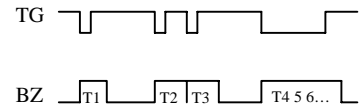

768 NOTES
1 KEY 24 TUNES

768 音符 24 首歌音樂

MELODY	
M948B	

FEATURES 功能敘述

- Up to 24 tunes.
- 1 sequence trigger key.
- Digital Envelope.

APPLICATION 產品應用

- Toys, Clock melody etc..

ELECTRICAL CHARACTERISTICS 電氣規格

(@ $V_{DD}=3V$ unless otherwise specified)

Characteristics	Sym.	Min.	Typ.	Max.	Unit	REMARKS
工作電壓 Operating Voltage	V_{DD}	—	3	3.5	V	
工作電流 Operating Current	I_{OP}	—	0.1	0.5	mA	No load
靜態電流 Quiescent Current	I_{SB}	—	1	5	μA	
推動電流 BZ Driving Current	I_O	1	—	—	mA	@ $V_{DS}=1V$
振盪頻率 Oscillator Frequency	F_{OSC}	—	100	—	KHz	External$\pm 30\%$, $R_{osc}=270K\Omega$
工作溫度 Operating Temperature	Temp.	0	25	60	$^{\circ}C$