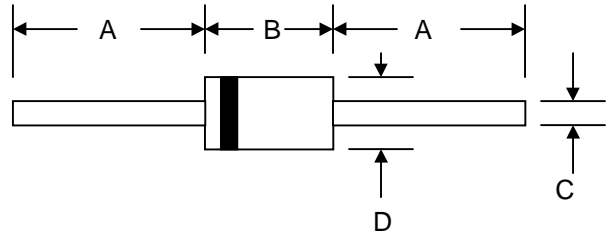

### Mechanical Data

- Case: JEDEC DO-15 Low Profile Molded Plastic
- Terminals: Axial Leads, Solderable per MIL-STD-750, Method 2026
- Polarity: Cathode Band or Cathode Notch
- Marking:  
 Unidirectional – Device Code and Cathode Band  
 Bidirectional – Device Code Only
- Weight: 0.40 grams (approx.)

- Note: 1. Non-repetitive current pulse, per Figure 1 and derated above  $T_A = 25^\circ\text{C}$  per Figure 4.  
 2. Mounted on 40mm<sup>2</sup> copper pad.  
 3. 8.3ms single half sine-wave duty cycle = 4 pulses per minutes maximum.  
 4. Lead temperature at  $75^\circ\text{C} = T_L$ .  
 5. Peak pulse power waveform is 10/1000 $\mu\text{S}$ .